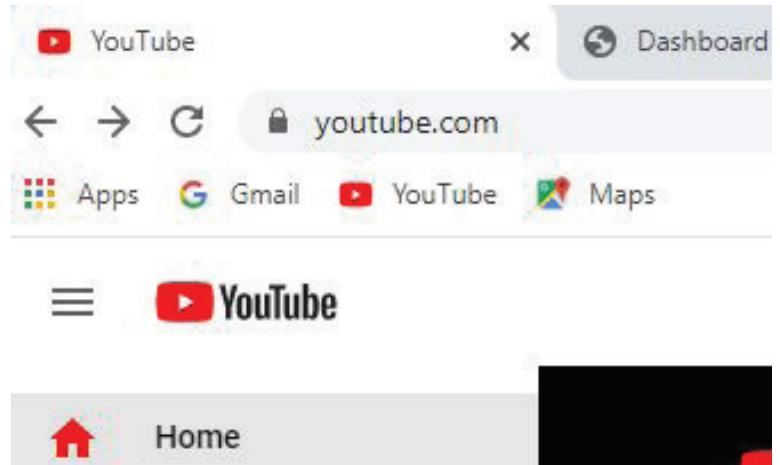

# LOGGING ON TO THE LIVESTREAM SERVICES ON YOU TUBE

1) Turn on your computer and let it boot up.

Open a web browser (like Chrome, Safari, Internet Explorer, Edge, etc.)

In the address bar type 'youtube.com' (without the quote marks). That will take you to the YouTube home page. It will look like something in the picture to the right

2) Once in YouTube, search for Temple Beth Miriam. See picture below

3) Finally, you will come to a page that looks like this with the words "Temple Beth Miriam Live Stream." Click on that and you should be with us virtually as well as spiritually. Shanna Tova